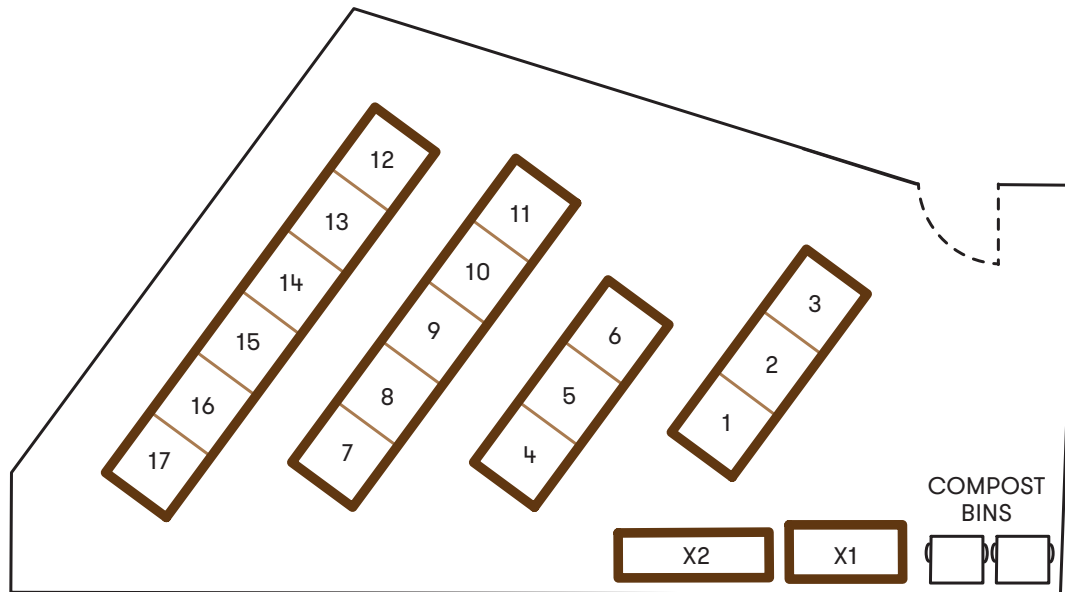

AMENITIES

Compost bins
Potting tables

Hose bib
Storage box