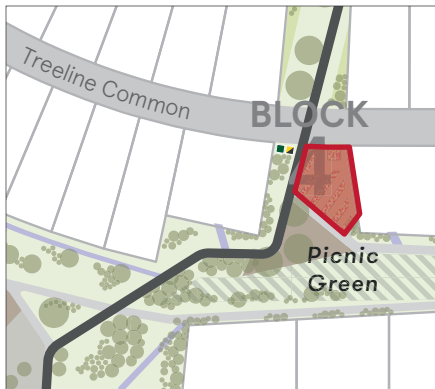

#### GARDEN DESCRIPTION

Located in Hearth Green, one of Alpine Park's unique green courts, this community garden is best for shade loving plants. With east exposure in the morning and west exposure in the evening, this garden neighbours a home to the south.

#### PLOTS AVAILABLE

17

### GARDEN DESCRIPTION

Located in Picnic Green, near the playground and amenities of Picnic Grove, this garden offers a more social location. With homes on the east and west sides, this garden will get incredible sun exposure from the south for most of the day.